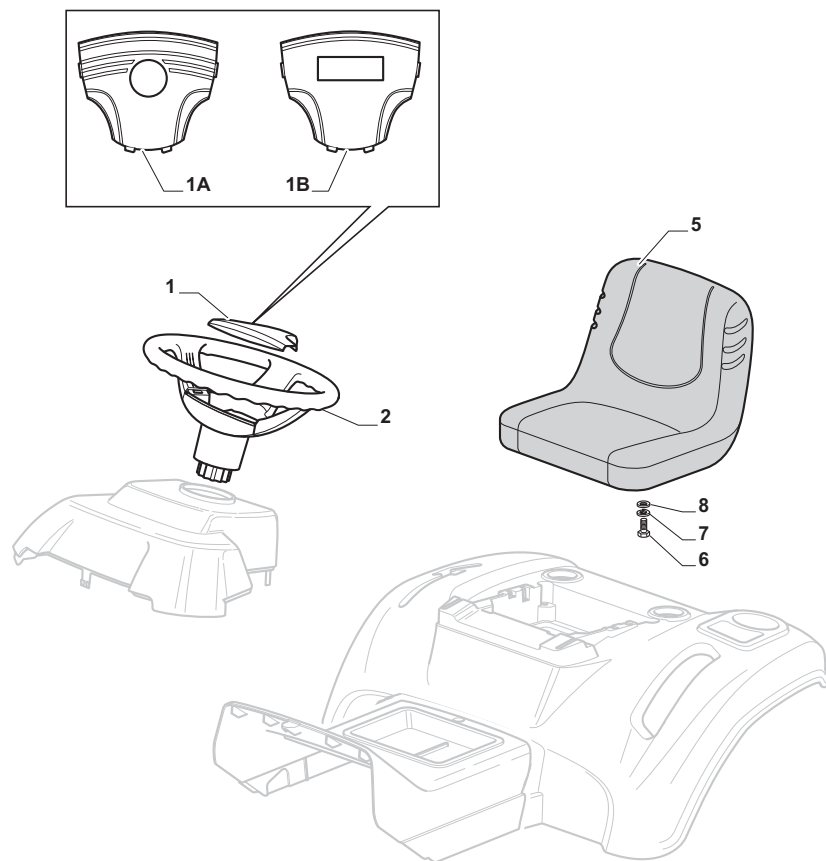

Seat & Steering Wheel				
POSITION	CODE	Q.TY	DESCRIPTION	NOTES
1A	325580503/0	1	Steering Plate	
1B	325580504/0	1	Steering Plate	
2	325961219/0	1	Steering Wheel	
5	25722463/0	1	Seat	
6	12792611/0	4	Screw	
7	12540260/0	4	Washer	
8	12523060/0	4	Washer