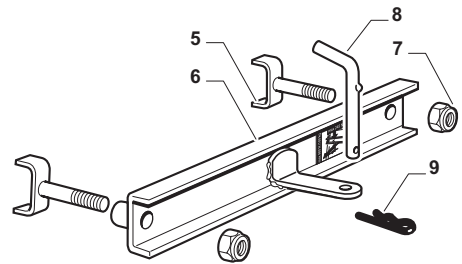

Optionals On Request

POSITION	CODE	Q.TY	DESCRIPTION	NOTES
1	382869038/0	1	Muffler Protection	
2	125943008/0	4	Screw	
5	382650211/0	2	Stiffening	
6	382033111/0	1	Rod	
7	12155000/0	2	Nut	
8	25510021/1	1	Pin	
9	24487999/0	1	Cotter Pin	
11	325140101/0	1	Deflector	
12	125510111/0	1	Pin	
13	24487998/0	1	Cotter Pin