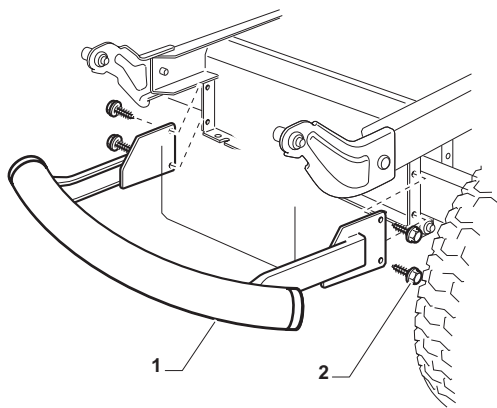

Optionals On Request

POSITION	CODE	Q.TY	DESCRIPTION	NOTES
1	382869038/0	1	Muffler Protection	
2	125943008/0	4	Screw	
5	382650211/0	2	Stiffening	
6	382033111/0	1	Rod	
7	12155000/0	2	Nut	
8	25510021/1	1	Pin	
9	24487999/0	1	Cotter Pin	
11	325140101/0	1	Deflector	
12	125510111/0	1	Pin	
13	24487998/0	1	Cotter Pin