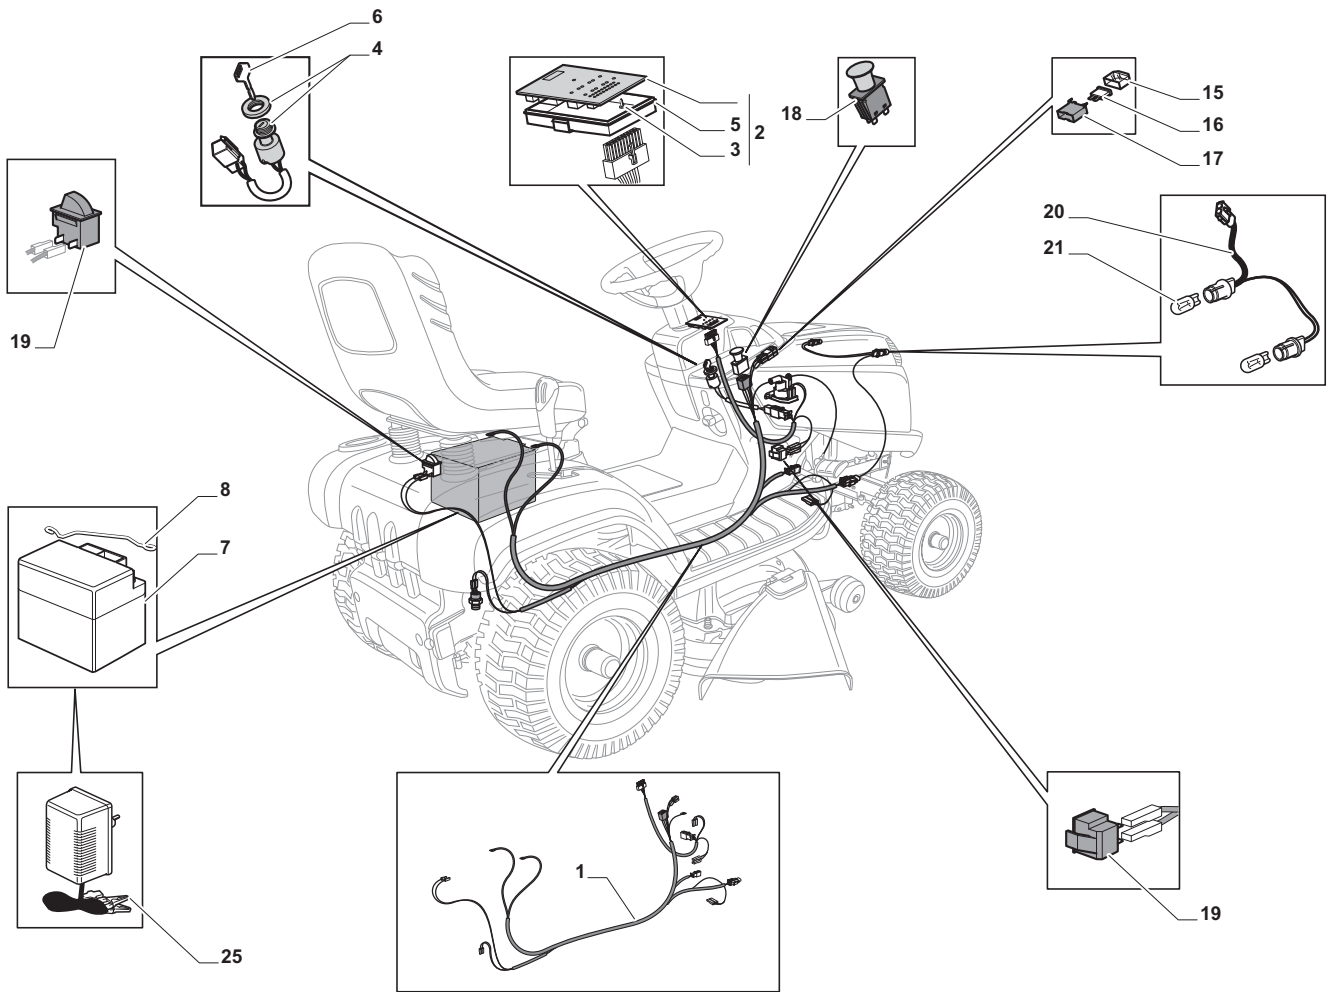

Electrical Parts				
POSITION	CODE	Q.TY	DESCRIPTION	NOTES
1	182040150/0	1	Cables Ass.Y	
1	182040157/0	1	Cables Ass.Y (Honda)	
2	125722433/0	1	Electronic Card (GGP)	
2	382722429/0	1	Electronic Card (B&S - Honda)	
3	12735101/0	1	Screw	
4	118450075/0	1	Starting Switch	
5	325600080/0	1	Card Protection	
6	118210023/0	1	Starting Key	
7	18120002/1	1	Battery	
8	125430265/0	1	Spring	
15	33215000/0	2	Cover	
16	33340040/0	1	Fuse 10A	
16	33340036/0	1	Fuse 25 A	
17	33500007/0	2	Fuse Carrier	
18	118450074/0	1	Clutch Switch	
19	119410613/0	2	Micro	
20	82040073/0	1	Cable	
21	18459100/0	2	Farilamp For Lights	
25	182180090/0	1	Battery Charger	
25	182180091/0	1	Battery Charger (U.K.)