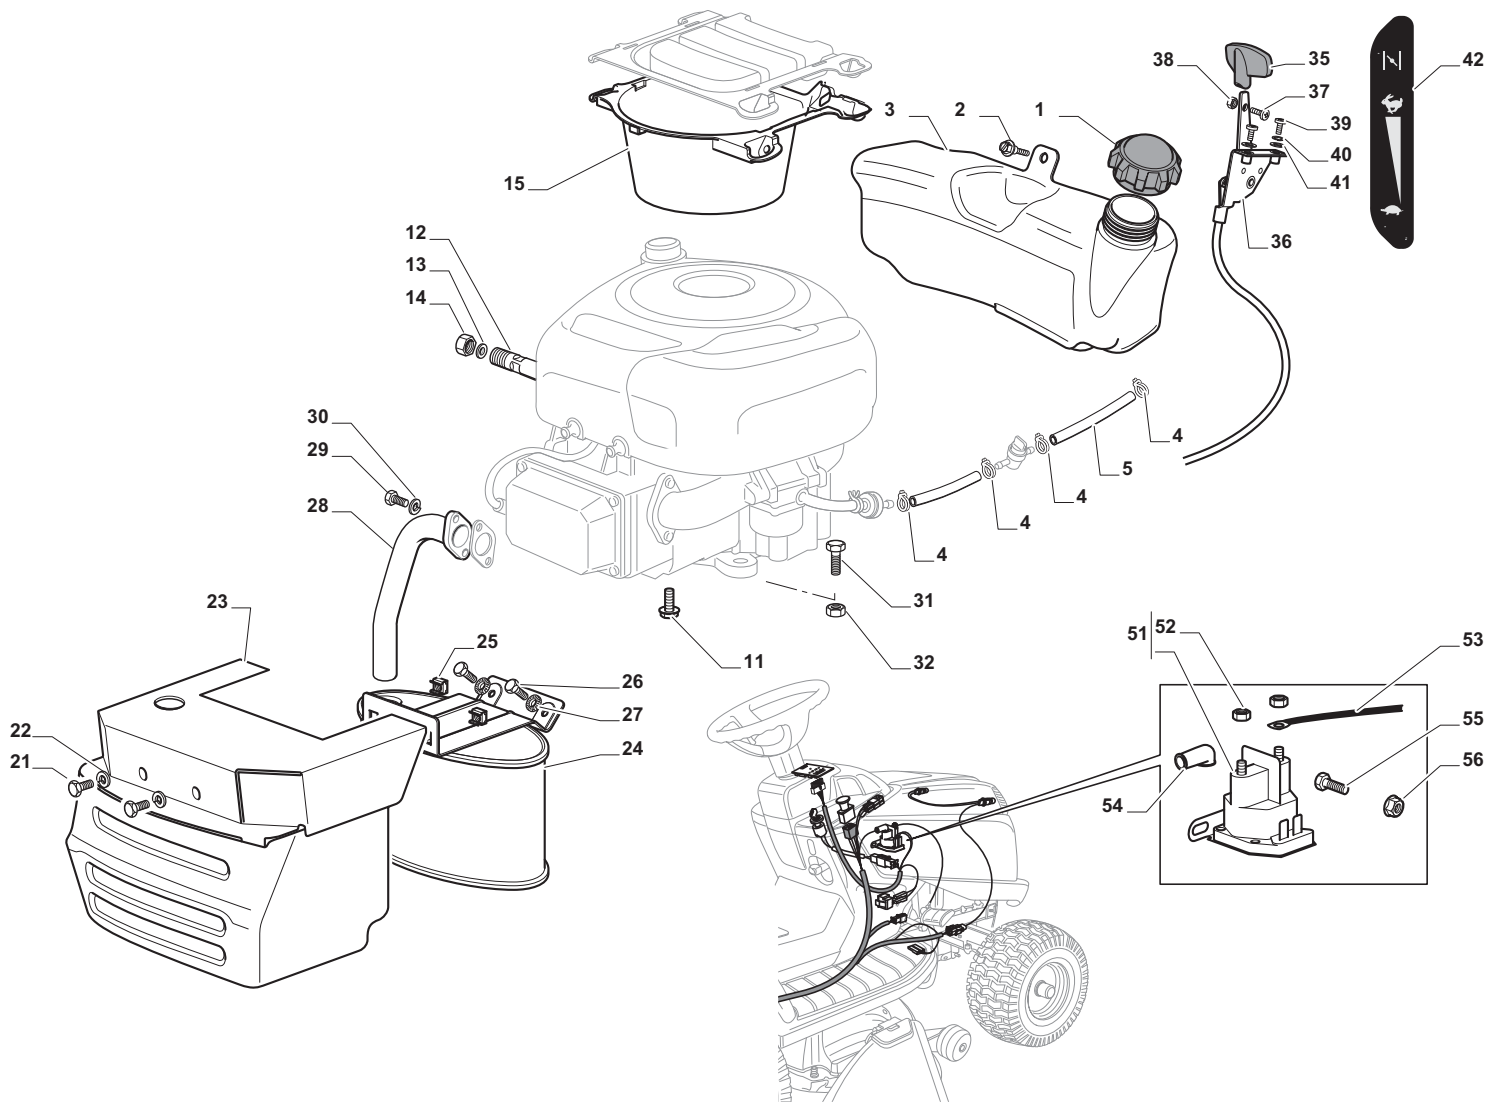

Engine - B&S 12.5 HP

POSITION	CODE	Q.TY	DESCRIPTION	NOTES
1	25795001/1	1	Cap	
2	125943010/0	4	Screw	
3	325735126/0	1	Tank	
4	18375051/1	4	Fair Led	
5	25869057/0	1	Connecting Tube (1000 Mm)	
11	112735108/1	3	Screw	
12	25598050/0	1	Oil Discharge Extension	
13	18401001/1	1	Oil Seal	
14	18737849/0	1	Oil Cap	
15	325108044/1	1	Conveyor	
21	12792611/0	2	Screw	
22	12540260/0	2	Washer	
23	382598047/0	1	Muffler Protection	
24	182750010/0	1	Muffler	
25	12360425/0	2	Nut (Mech.)	
26	12792611/0	2	Screw	
27	12540260/0	2	Washer	
28	18738224/0	1	Exhaust Tube	
29	12737450/0	2	Screw	
30	12540260/0	2	Washer	
31	12691115/0	1	Screw	
32	12154210/0	1	Nut	
35	325394531/0	1	Knob	
36	182000216/0	1	Accelerator	
37	112726389/0	1	Screw	
38	12290800/0	1	Nut	
39	112726389/0	2	Screw	
40	12540020/0	2	Washer	
41	12521310/0	2	Washer	
42	114363697/0	1	Label	
51	18736111/0	1	Starter Relay	
52	12360352/0	2	Nut	
53	25065002/0	1	Cable	
54	18564864/1	1	Protection	
55	12790781/0	1	Screw	
56	12154510/0	2	Nut