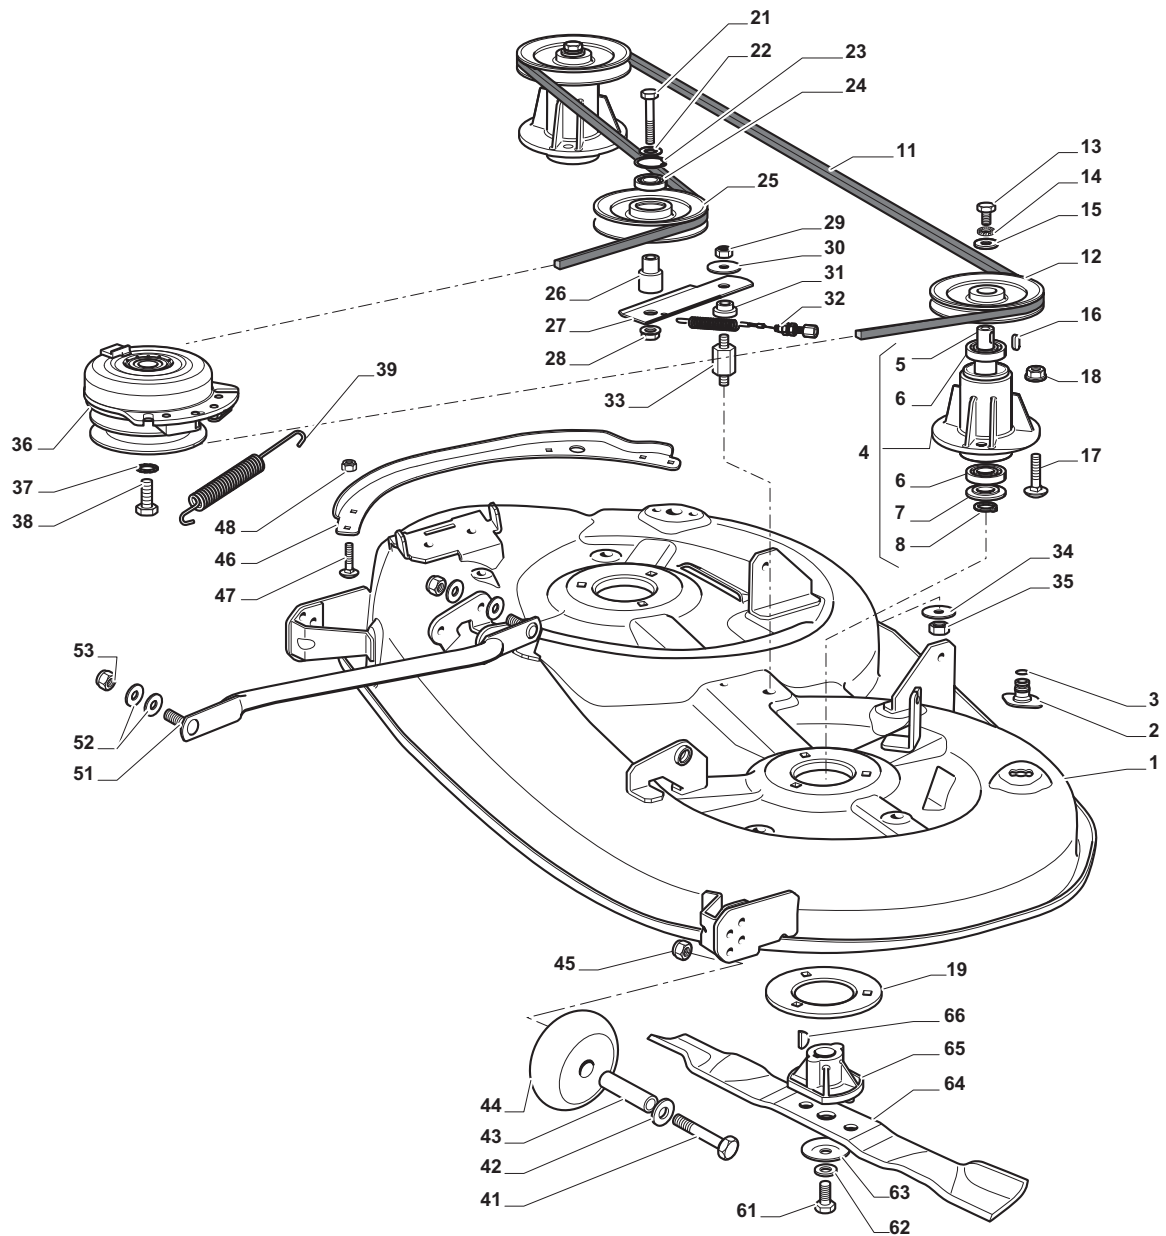

Cutting Plate

POSITION	CODE	Q.TY	DESCRIPTION	NOTES
1	382565069/0	1	Plate	
2	325033086/0	2	Water Hose Connection	
3	19035000/0	2	O Ring	
4	382207204/0	2	Flange Ass.Y	
5	125020804/0	2	Shaft	
6	119216047/0	4	Bearing	
7	25160501/0	2	Dust Cover	
8	12609260/0	2	Seeger	
11	135061506/0	1	Belt	
12	25601571/0	2	Pulley	
13	12793102/0	2	Screw	
14	12540260/0	2	Washer	
15	25670007/0	2	Washer	
16	12139480/0	2	Key	
17	12818700/0	6	Screw	
18	12154210/0	6	Nut	
19	325160505/0	2	Plate	
21	12691800/0	1	Screw	
22	12524010/0	1	Washer	
23	12610800/0	1	Snap Ring	
24	119216048/0	1	Bearing	
25	125601586/0	1	Pulley	
26	125160056/0	1	Spacer	
27	325318255/0	1	Lever	
28	12293201/0	1	Nut	
29	12155020/0	1	Nut	
30	125670022/0	1	Washer	
31	125040635/0	1	Bush	
32	382004619/0	1	Wire	
33	125160057/0	1	Spacer	
34	12523080/0	1	Washer	
35	12156602/0	1	Nut	
36	118399062/0	1	Clutc	
37	12543000/0	1	Washer	
38	12737320/0	1	Screw	
39	125430277/0	1	Spring	
41	12692050/0	2	Screw	
42	12523060/0	2	Washer	
43	25510072/0	2	Spacer	
44	82700001/0	2	Anti Scalp Wheel Ø 100	
45	12293201/0	2	Nut	
46	325547259/0	1	Stiffening	
47	12815200/0	5	Screw	
48	12154510/0	5	Nut	
51	382000565/0	2	Equalizer Rod	
52	25670008/1	8	Washer	
53	12156602/0	4	Nut	
61	12735694/0	2	Screw	
62	12523080/0	2	Washer	
63	22160400/0	2	Elastic Washer	
64	182004357/0	2	Right Blade Mulching	
65	25463200/0	2	Blade Hub	
66	12139100/0	2	Feather