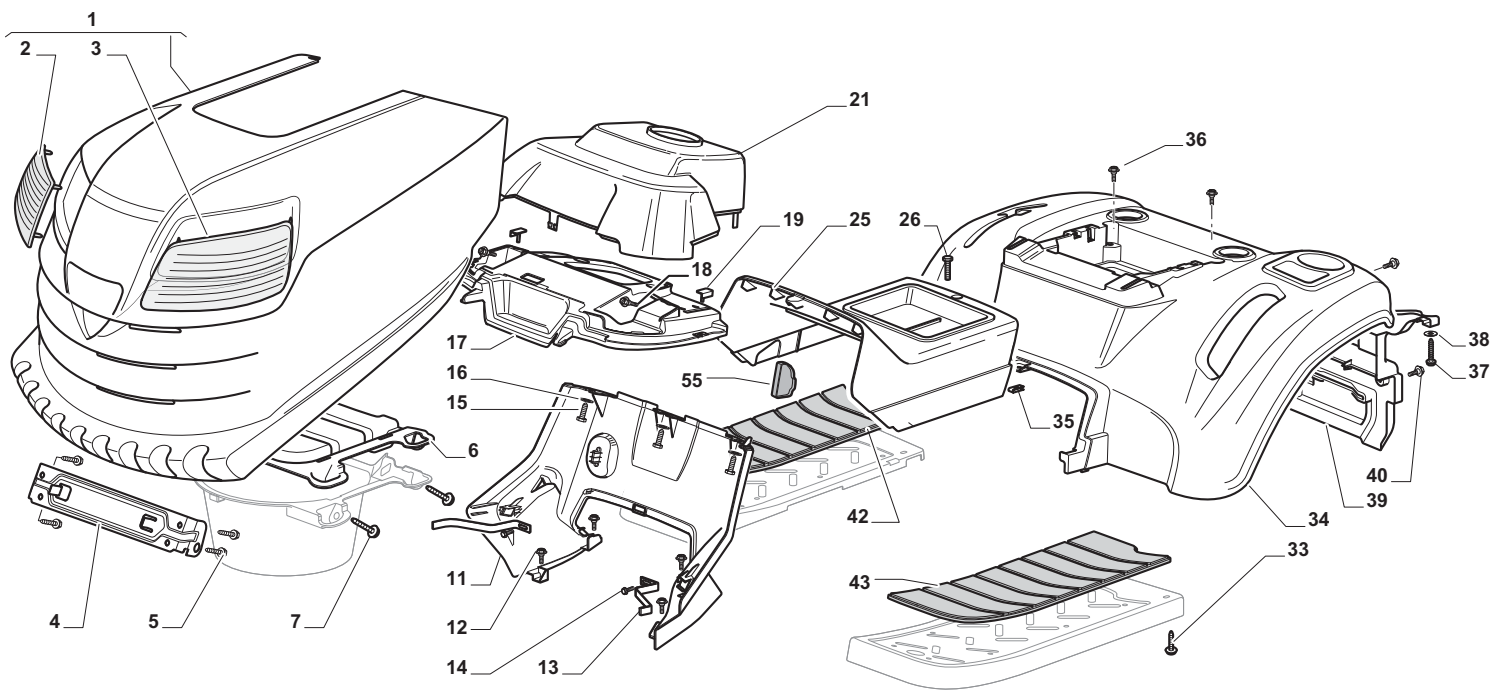

THIS INFORMATION IS NOT INTENDED FOR SALE OR RESALE, AND THIS NOTICE MUST REMAIN ON ALL COPIES.

Chassis				
POSITION	CODE	Q.TY	DESCRIPTION	NOTES
1	24487998/0	1	Cotter Pin	
2	25510079/0	2	Pin	
3	12154210/0	2	Nut	
4	12735599/0	2	Screw	
5	325547225/0	1	Right Plate	
6	325547227/0	1	Left Plate	
11	382785169/1	1	Steering Column Support	
12	125943009/0	4	Screw	
13	325785331/1	1	Right Seat Support	
14	325785333/1	1	Left Seat Support	
15	125943009/0	6	Screw	
16	382785179/0	1	Footboard Support	
17	125943009/0	2	Screw	
18	125943009/0	2	Screw	
20	325500041/1	1	Right Footboard	
21	325500043/1	1	Left Footboard	
22	12735599/0	2	Screw	
25	12293201/0	2	Nut	
26	325820109/1	1	Seat Support	
27	125160048/0	2	Spacer	
28	125430263/0	2	Spring	
29	325060038/0	1	Cam	
30	325820105/1	1	Support	
31	125430264/0	2	Spring	
32	12521350/0	2	Washer	
33	12691400/0	2	Screw	
34	325122002/0	2	Hood	
35	382547061/0	1	Plate	
36	22524970/2	2	Pin	
37	382820151/0	1	Seat Support	
38	12155010/0	2	Nut	
39	118203854/0	2	Protection	
40	125943009/0	4	Screw	

Body				
POSITION	CODE	Q.TY	DESCRIPTION	NOTES
1	382076955/0	1	Engine Hood Yellow	
2	325410887/0	1	Right Grill	
3	325410888/0	1	Left Grill	
4	325785317/0	1	Engine Hood Support	
5	12735403/0	4	Screw	
6	325263302/1	1	Air Intake Grill	
7	112728692/0	4	Screw	
11	325785298/0	1	Dashboard Support	
12	125943010/0	4	Screw	
13	325270325/0	2	Guide	
14	12735599/0	2	Screw	
15	112735406/0	3	Screw	
16	12523040/0	3	Washer	
17	325120202/1	1	Dashboard	
18	125943010/0	2	Screw	
19	325260003/0	2	Grommet	
21	325120203/0	1	Cover	
25	325110396/1	1	Cover, Yellow	
26	125943010/0	1	Screw	
33	112735406/0	4	Screw	
34	325110399/0	1	Wheels Cover, Yellow	
35	112437506/0	1	Plate	
36	125943010/0	2	Screw	
37	112735406/0	2	Screw	
38	12523040/0	2	Washer	
39	325547208/1	1	Plate	
40	125943010/0	2	Screw	
42	325110384/0	1	Right Footboardcover	
43	325110385/0	1	Left Footboard Cover	
55	325207191/0	1	Plate	