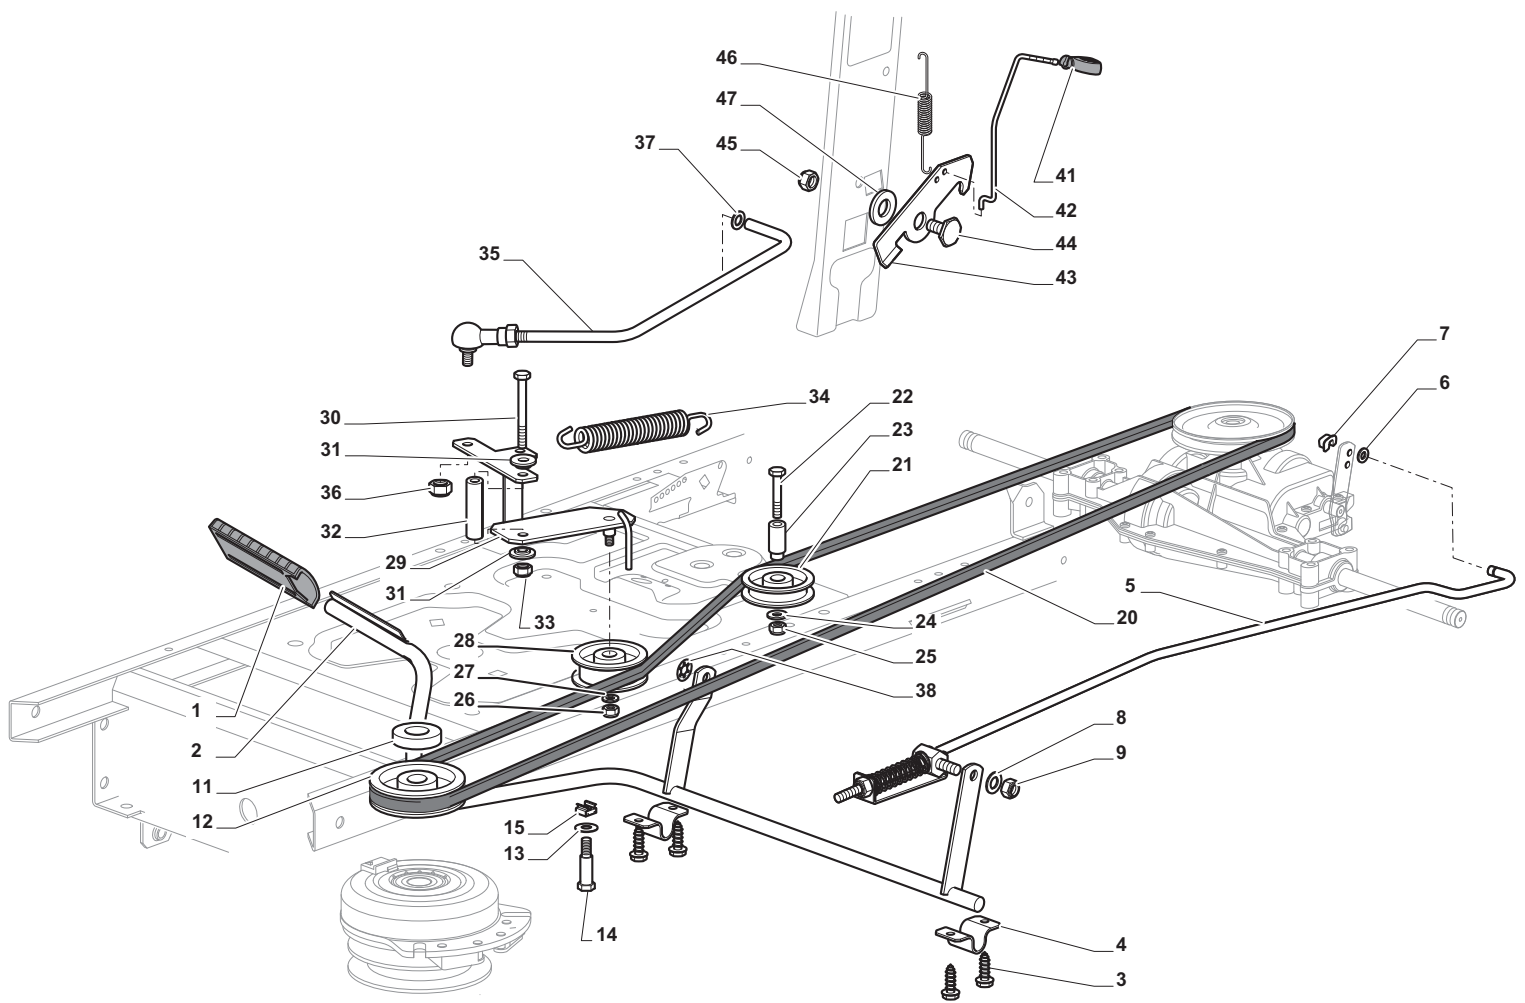

Brake And Gearbox Controls

POSITION	CODE	Q.TY	DESCRIPTION	NOTES
1	325110391/0	1	Clamp Cover	
2	382500033/0	1	Pedal	
3	12735599/0	4	Screw	
4	325547231/0	2	Plate	
5	382000568/0	1	Rod	
6	12521350/0	1	Washer	
7	12436050/0	1	Plate	
8	25670011/0	1	Washer	
9	12155000/0	1	Nut	
11	25160021/0	1	Spacer	
12	25601567/0	1	Pulley	
13	12524010/0	2	Washer	
14	25580030/0	2	Belt Guide (Mech.)	
15	12360425/0	2	Nut (Mech.)	
20	135062013/0	1	Belt	
21	25601555/0	1	Pulley	
22	12691400/0	1	Screw	
23	125160051/0	1	Spacer	
24	12523060/0	1	Washer	
25	12155000/0	1	Nut	
26	12155000/0	1	Nut	
27	12523060/0	1	Washer	
28	25601554/0	1	Pulley	
29	382318235/0	1	Lever	
30	12691600/0	1	Screw	
31	25038002/1	2	Bush	
32	25160027/0	1	Spacer	
33	12155000/0	1	Nut	
34	125430262/0	1	Spring	
35	382820016/0	1	Tie Rod Ass.Y	
36	12293201/0	1	Nut	
37	12521350/0	1	Washer	
38	12604899/0	1	Crown Fastener	
41	325394534/0	1	Knob	
42	125033083/0	1	Rod	
43	325253011/1	1	Hook	
44	22524970/2	1	Pin	
45	12155000/0	1	Nut	
46	25430213/0	1	Spring	
47	12523060/0	1	Washer