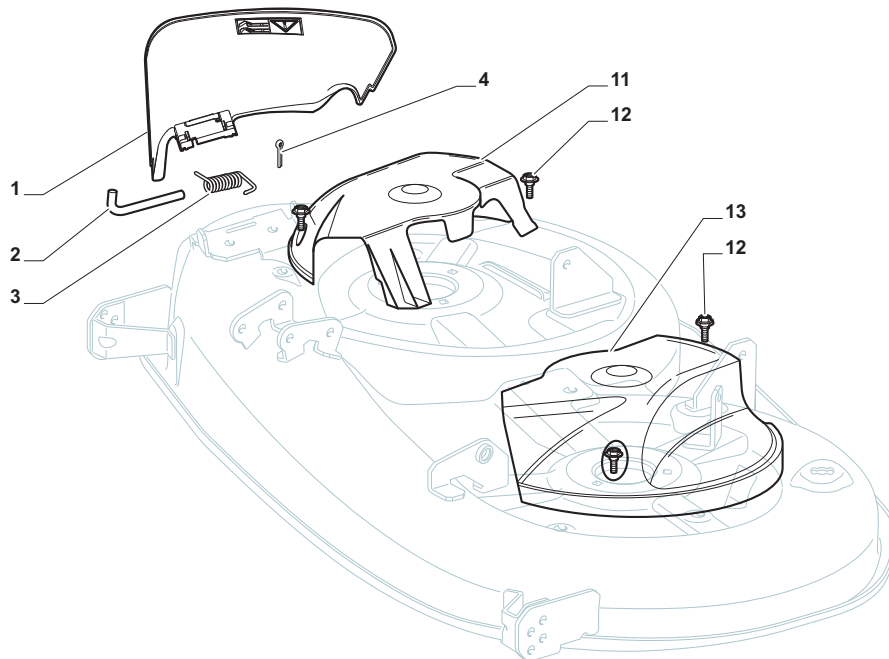

Guards				
POSITION	CODE	Q.TY	DESCRIPTION	NOTES
1	325600087/0	1	Exit Protection	
2	25510073/0	1	Pin	
3	125430242/1	1	Spring	
4	12141418/0	1	Cotter Pin	
11	325600088/0	1	Case	
12	125943006/0	4	Screw	
13	325600089/0	1	Case