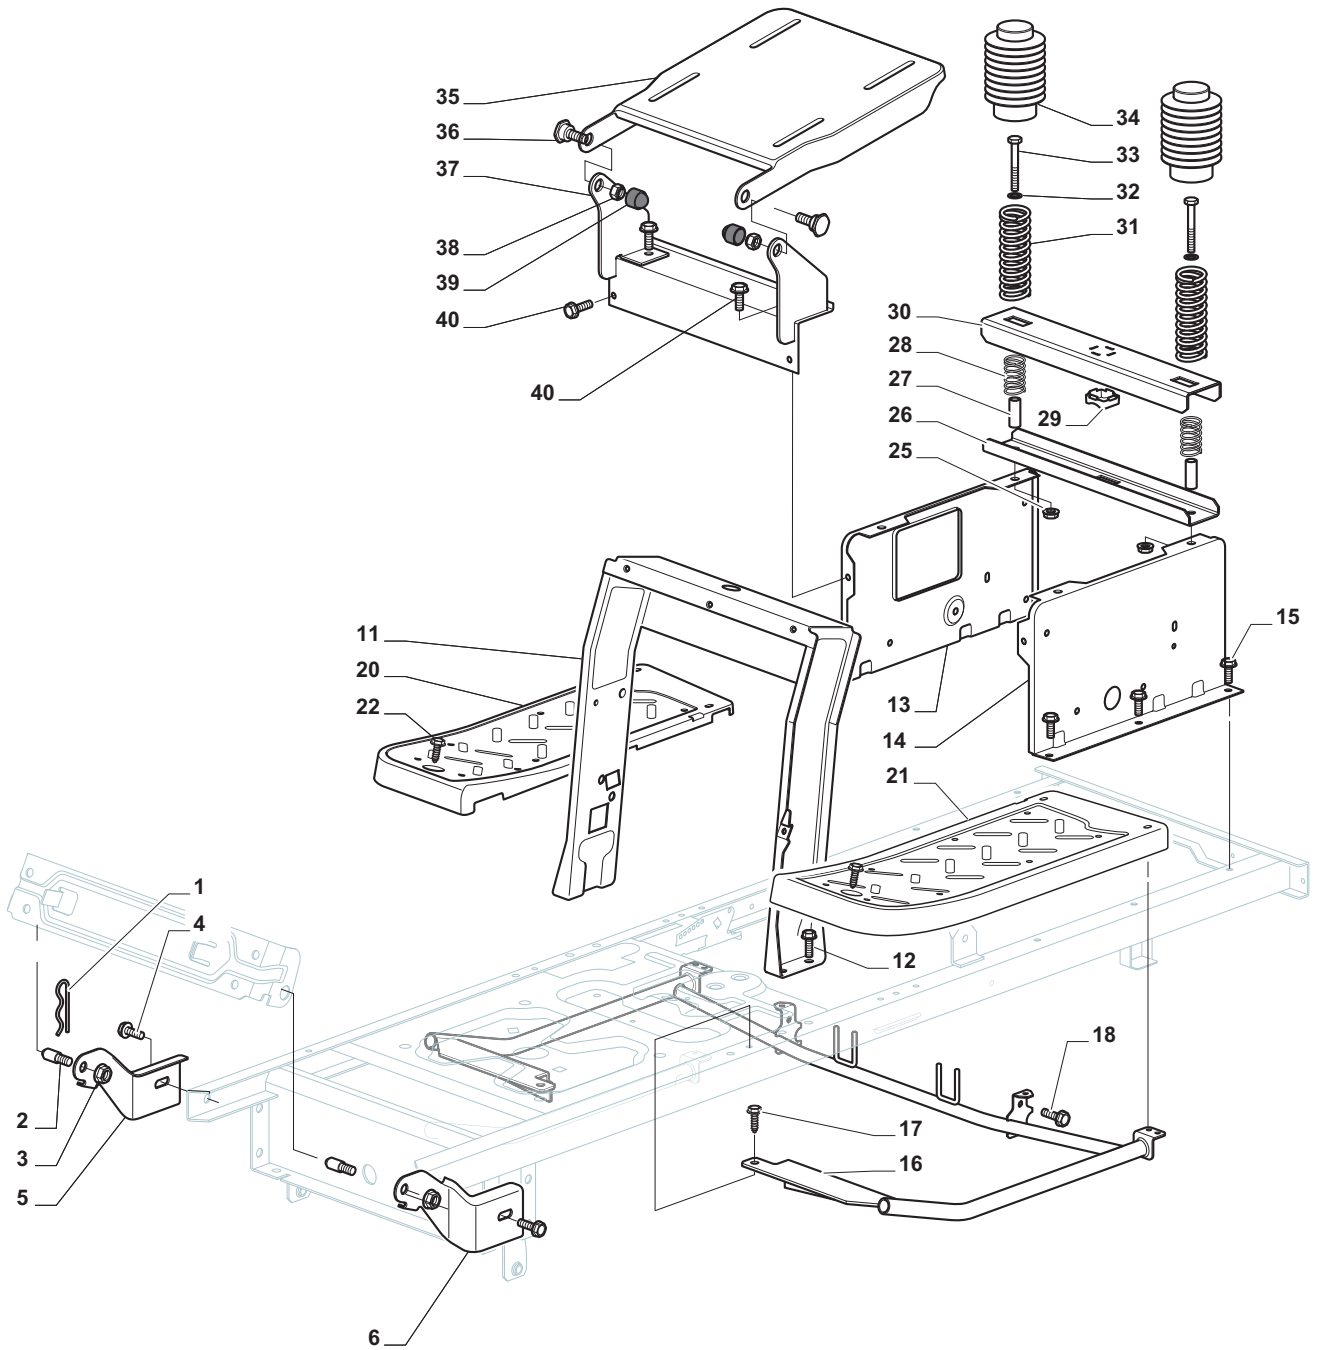

THIS INFORMATION IS NOT INTENDED FOR SALE OR RESALE, AND THIS NOTICE MUST REMAIN ON ALL COPIES.

Chassis				
POSITION	CODE	Q.TY	DESCRIPTION	NOTES
1	24487998/0	1	Cotter Pin	
2	25510079/0	2	Pin	
3	12154210/0	2	Nut	
4	12735599/0	2	Screw	
5	325547225/0	1	Right Plate	
6	325547227/0	1	Left Plate	
11	382785169/1	1	Steering Column Support	
12	125943009/0	4	Screw	
13	325785331/1	1	Right Seat Support	
14	325785333/1	1	Left Seat Support	
15	125943009/0	6	Screw	
16	382785179/0	1	Footboard Support	
17	125943009/0	2	Screw	
18	125943009/0	2	Screw	
20	325500041/1	1	Right Footboard	
21	325500043/1	1	Left Footboard	
22	12735599/0	2	Screw	
25	12293201/0	2	Nut	
26	325820109/1	1	Seat Support	
27	125160048/0	2	Spacer	
28	125430263/0	2	Spring	
29	325060038/0	1	Cam	
30	325820105/1	1	Support	
31	125430264/0	2	Spring	
32	12521350/0	2	Washer	
33	12691400/0	2	Screw	
34	325122002/0	2	Hood	
35	382547061/0	1	Plate	
36	22524970/2	2	Pin	
37	382820151/0	1	Seat Support	
38	12155010/0	2	Nut	
39	118203854/0	2	Protection	
40	125943009/0	4	Screw	

Body				
POSITION	CODE	Q.TY	DESCRIPTION	NOTES
1	382076955/0	1	Engine Hood Yellow	
2	325410887/0	1	Right Grill	
3	325410888/0	1	Left Grill	
4	325785317/0	1	Engine Hood Support	
5	12735403/0	4	Screw	
6	325263302/1	1	Air Intake Grill	
7	112728692/0	4	Screw	
11	325785298/0	1	Dashboard Support	
12	125943010/0	4	Screw	
13	325270325/0	2	Guide	
14	12735599/0	2	Screw	
15	112735406/0	3	Screw	
16	12523040/0	3	Washer	
17	325120202/1	1	Dashboard	
18	125943010/0	2	Screw	
19	325260003/0	2	Grommet	
21	325120203/0	1	Cover	
25	325110396/1	1	Cover, Yellow	
26	125943010/0	1	Screw	
33	112735406/0	4	Screw	
34	325110399/0	1	Wheels Cover, Yellow	
35	112437506/0	1	Plate	
36	125943010/0	2	Screw	
37	112735406/0	2	Screw	
38	12523040/0	2	Washer	
39	325547208/1	1	Plate	
40	125943010/0	2	Screw	
42	325110384/0	1	Right Footboardcover	
43	325110385/0	1	Left Footboard Cover	
55	325207191/0	1	Plate	