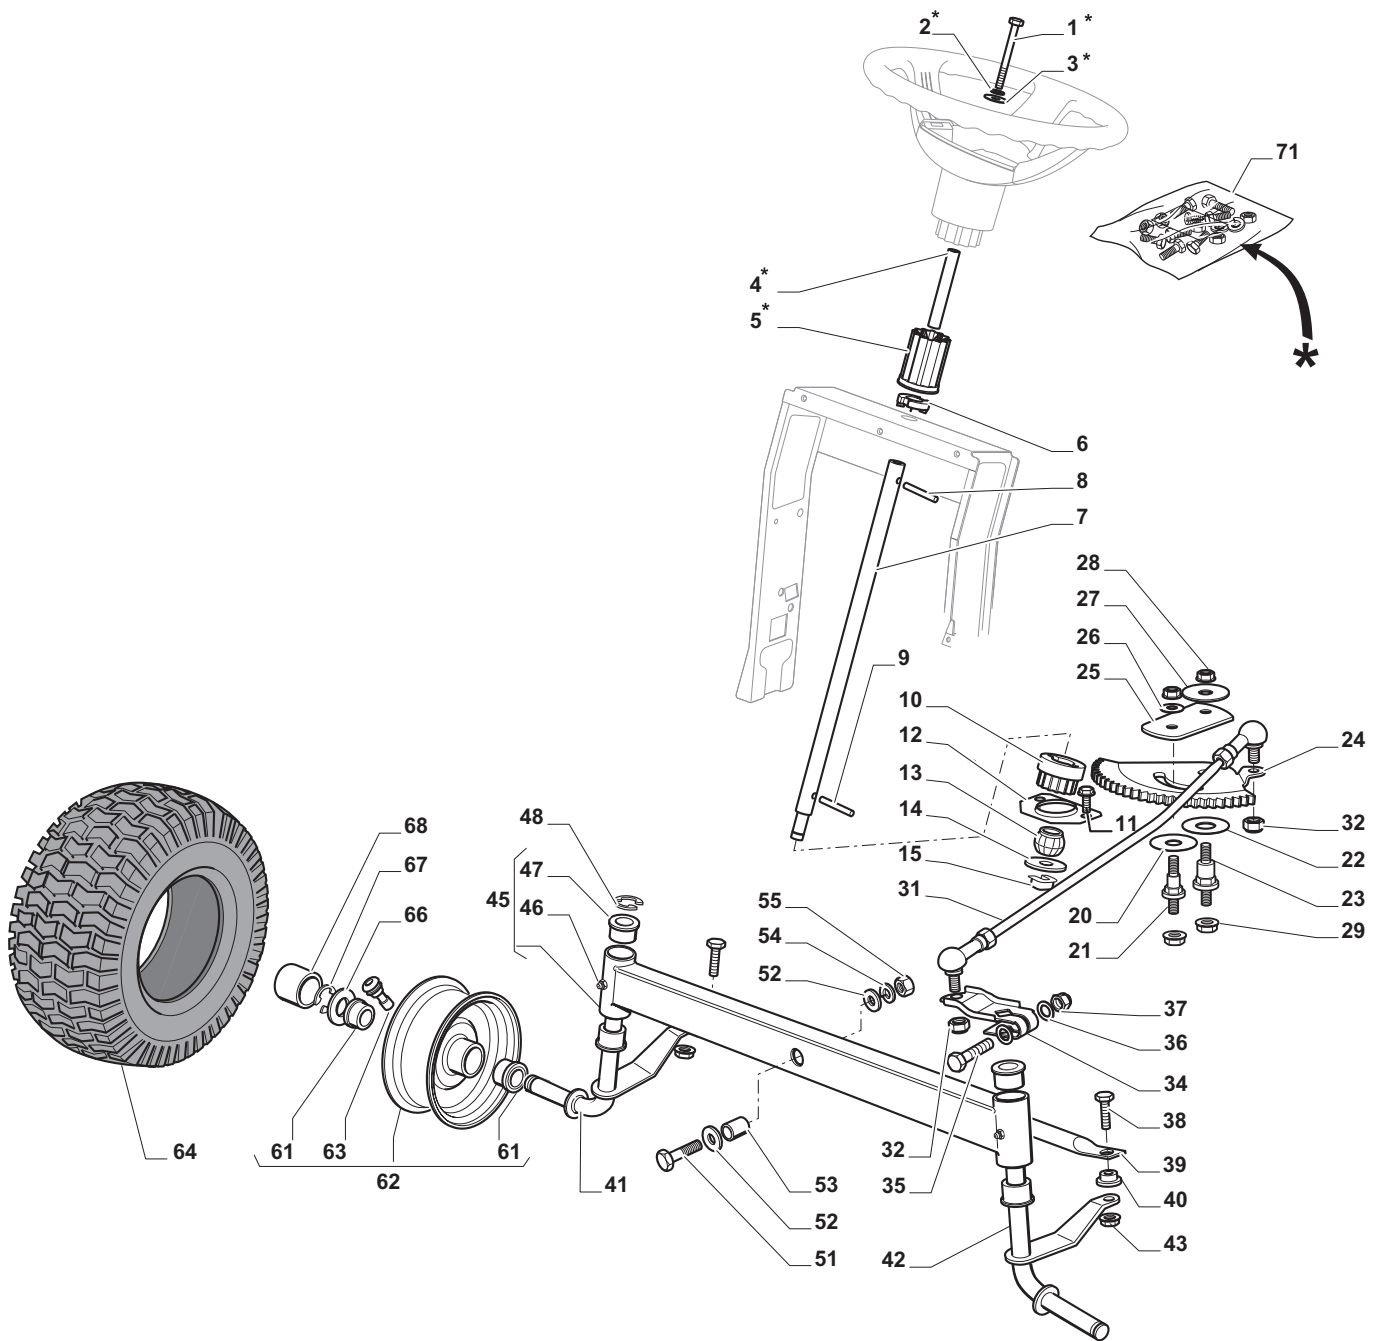

THIS INFORMATION IS NOT INTENDED FOR SALE OR RESALE, AND THIS NOTICE MUST REMAIN ON ALL COPIES.

Chassis				
POSITION	CODE	Q.TY	DESCRIPTION	NOTES
1	24487998/0	1	Cotter Pin	
2	25510079/0	2	Pin	
3	12154210/0	2	Nut	
4	12735599/0	2	Screw	
5	325547225/0	1	Right Plate	
6	325547227/0	1	Left Plate	
11	382785169/1	1	Steering Column Support	
12	125943009/0	4	Screw	
13	325785331/1	1	Right Seat Support	
14	325785333/1	1	Left Seat Support	
15	125943009/0	6	Screw	
16	382785179/0	1	Footboard Support	
17	125943009/0	2	Screw	
18	125943009/0	2	Screw	
20	325500041/1	1	Right Footboard	
21	325500043/1	1	Left Footboard	
22	12735599/0	2	Screw	
25	12293201/0	2	Nut	
26	325820109/1	1	Seat Support	
27	125160048/0	2	Spacer	
28	125430263/0	2	Spring	
29	325060038/0	1	Cam	
30	325820105/1	1	Support	
31	125430264/0	2	Spring	
32	12521350/0	2	Washer	
33	12691400/0	2	Screw	
34	325122002/0	2	Hood	
35	382547061/0	1	Plate	
36	22524970/2	2	Pin	
37	382820151/0	1	Seat Support	
38	12155010/0	2	Nut	
39	118203854/0	2	Protection	
40	125943009/0	4	Screw	

Body				
POSITION	CODE	Q.TY	DESCRIPTION	NOTES
1	382076955/0	1	Engine Hood Yellow	
2	325410887/0	1	Right Grill	
3	325410888/0	1	Left Grill	
4	325785317/0	1	Engine Hood Support	
5	12735403/0	4	Screw	
6	325263302/1	1	Air Intake Grill	
7	112728692/0	4	Screw	
11	325785298/0	1	Dashboard Support	
12	125943010/0	4	Screw	
13	325270325/0	2	Guide	
14	12735599/0	2	Screw	
15	112735406/0	3	Screw	
16	12523040/0	3	Washer	
17	325120202/1	1	Dashboard	
18	125943010/0	2	Screw	
19	325260003/0	2	Grommet	
21	325120203/0	1	Cover	
25	325110396/1	1	Cover, Yellow	
26	125943010/0	1	Screw	
33	112735406/0	4	Screw	
34	325110399/0	1	Wheels Cover, Yellow	
35	112437506/0	1	Plate	
36	125943010/0	2	Screw	
37	112735406/0	2	Screw	
38	12523040/0	2	Washer	
39	325547208/1	1	Plate	
40	125943010/0	2	Screw	
42	325110384/0	1	Right Footboardcover	
43	325110385/0	1	Left Footboard Cover	
55	325207191/0	1	Plate	