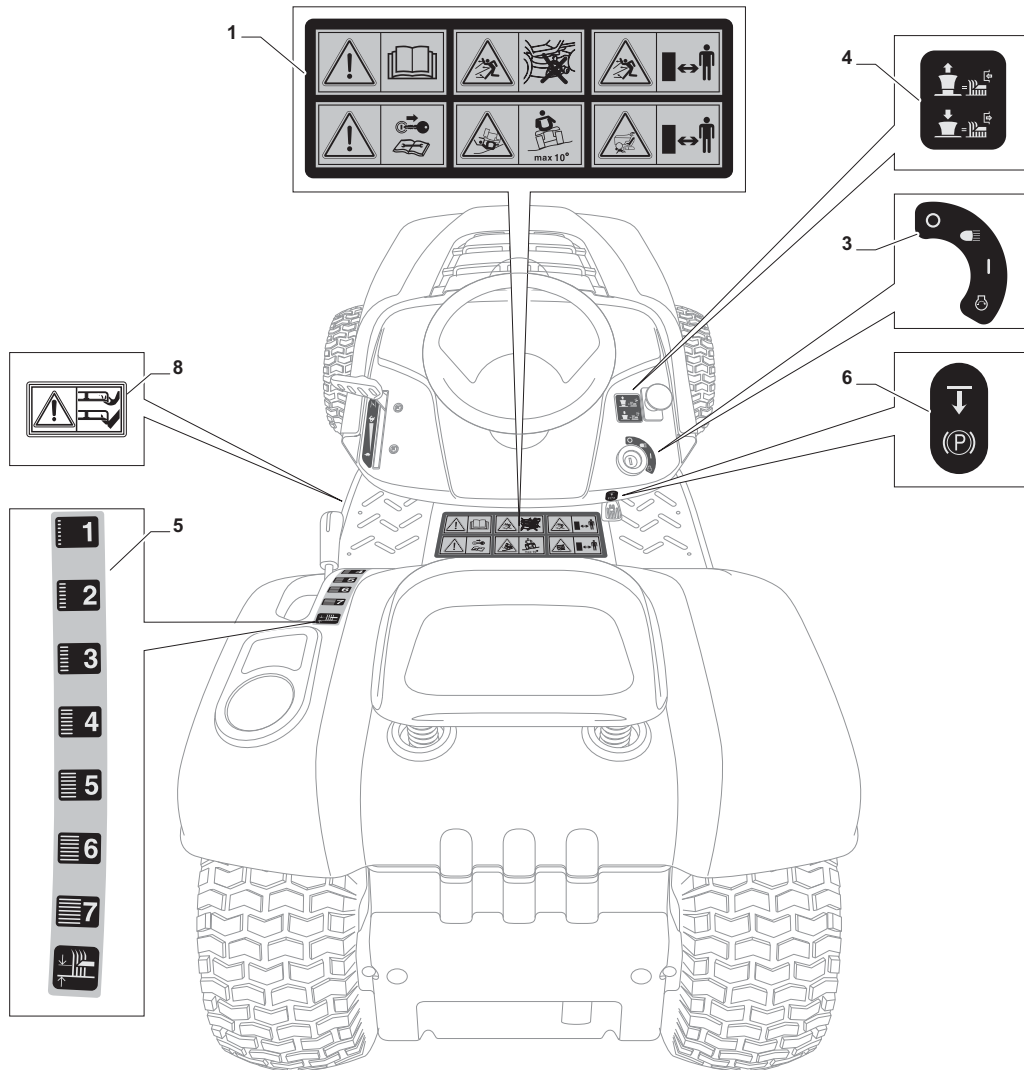

Labels				
POSITION	CODE	Q.TY	DESCRIPTION	NOTES
1	114362365/1	1	Label	
3	114363699/0	1	Label	
4	14361438/0	1	Label	
5	114363701/0	1	Label	
6	114363700/0	1	Label	
8	114356699/1	1	Label