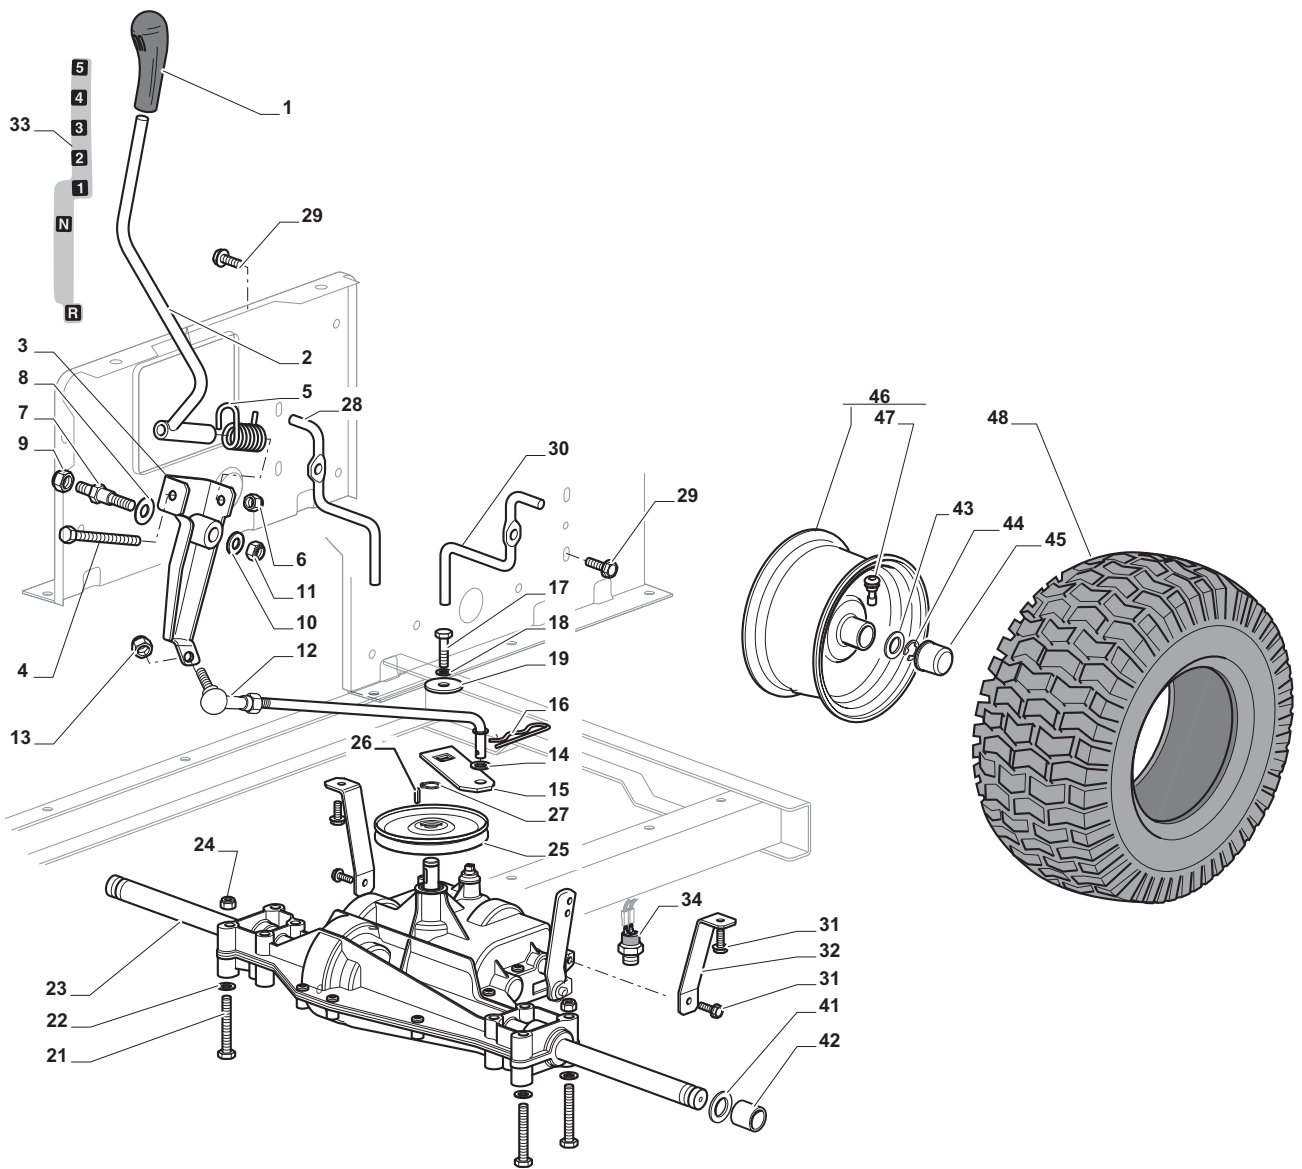

Transmission				
POSITION	CODE	Q.TY	DESCRIPTION	NOTES
1	325394532/0	1	Knob	
2	382318233/0	1	Lever	
3	382774259/0	1	Clamp	
4	12692050/0	1	Screw	
5	25430226/0	1	Spring	
6	12155000/0	1	Nut	
7	25510035/0	1	Pin	
8	22672151/0	1	Washer	
9	12293201/0	1	Nut	
10	12523060/0	1	Washer	
11	12155010/0	1	Nut	
12	382000567/0	1	Rod	
13	12154210/0	1	Nut	
14	12521340/0	1	Washer	
15	325318235/0	1	Lever	
16	12141418/0	1	Cotter Pin	
17	12735520/0	1	Screw	
18	12540040/0	1	Washer	
19	22680009/0	1	Washer	
21	12691600/0	4	Screw	
22	12521350/0	4	Washer	
23	18400912/0	1	Rear Axle (Dana 4360-211)	
24	12155000/0	4	Nut	
25	82601509/0	1	Pulley	
26	12139430/0	1	Key	
27	12608950/0	1	Snap Ring	
28	125270329/0	1	Belt Guide	
29	12735599/0	2	Screw	
30	125270330/0	1	Belt Guide	
31	125943009/0	4	Screw	
32	325785315/0	2	Support	
33	114363451/0	1	Label	
34	19410610/0	1	Gearbox Switch	
41	25670005/1	2	Washer	
42	125160055/0	2	Spacer	
43	25670005/1	6	Washer	
44	12001010/0	2	Snap Ring	
45	322110233/0	2	Hub Cover	
46	382000597/0	2	Rimm	
47	25950000/0	2	Valve	
48	125590015/0	2	Shoe