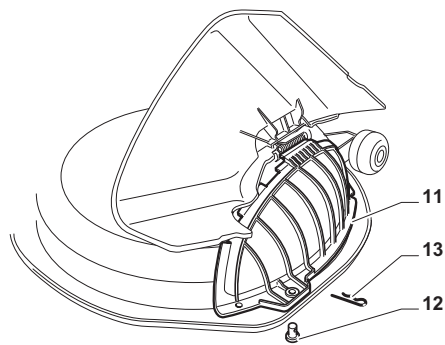

Optionals On Request

POSITION	CODE	Q.TY	DESCRIPTION	NOTES
1	382869038/0	1	Muffler Protection	
2	125943008/0	4	Screw	
5	382650211/0	2	Stiffening	
6	382033111/0	1	Rod	
7	12155000/0	2	Nut	
8	25510021/1	1	Pin	
9	24487999/0	1	Cotter Pin	
11	325140101/0	1	Deflector	
12	125510111/0	1	Pin	
13	24487998/0	1	Cotter Pin