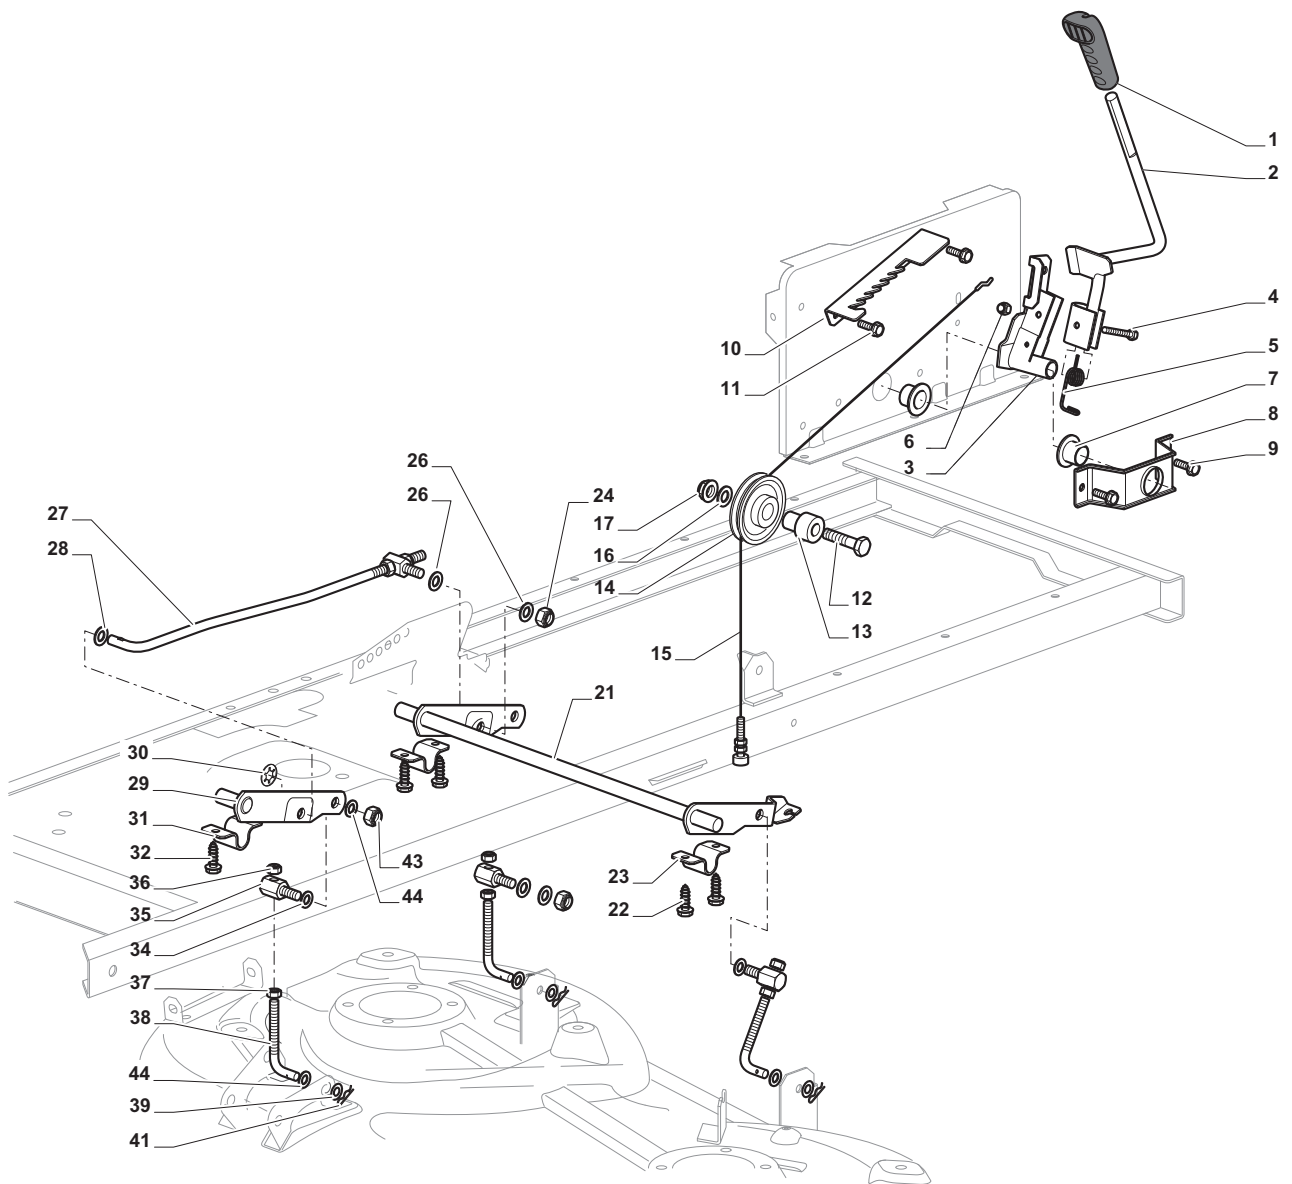

Cutting Plate Lifting

POSITION	CODE	Q.TY	DESCRIPTION	NOTES
1	325394533/0	1	Knob	
2	382318229/0	1	Lever	
3	382318231/0	1	Axle	
4	12674700/0	1	Screw	
5	125430261/0	1	Spring	
6	12154510/0	1	Nut	
7	325038006/0	2	Bush	
8	325785297/0	1	Support	
9	125943009/0	2	Screw	
10	325735515/0	1	Steering Shaft	
11	125943009/0	2	Screw	
12	12793701/0	1	Screw	
13	125040636/0	1	Bush	
14	125601579/0	1	Pulley	
15	382004620/0	1	Wire	
16	12523060/0	1	Washer	
17	12293201/0	1	Nut	
21	382318239/0	1	Axle	
22	12735599/0	4	Screw	
23	325547231/0	2	Plate	
24	12155000/0	1	Nut	
26	25670011/0	2	Washer	
27	382000569/1	1	Connecting Rod	
28	12521350/0	1	Washer	
29	382318237/0	1	Axle	
30	12604899/0	1	Crown Fastener	
31	325547231/0	1	Plate	
32	12735599/0	2	Screw	
34	25670008/1	3	Washer	
35	125510107/1	3	Pin	
36	12156602/0	3	Nut	
37	12295200/0	3	Nut	
38	25840012/0	3	Tie Rod	
39	12523060/0	3	Washer	
41	24487998/0	3	Cotter Pin	
43	12156602/0	3	Nut	
44	25670008/1	6	Washer